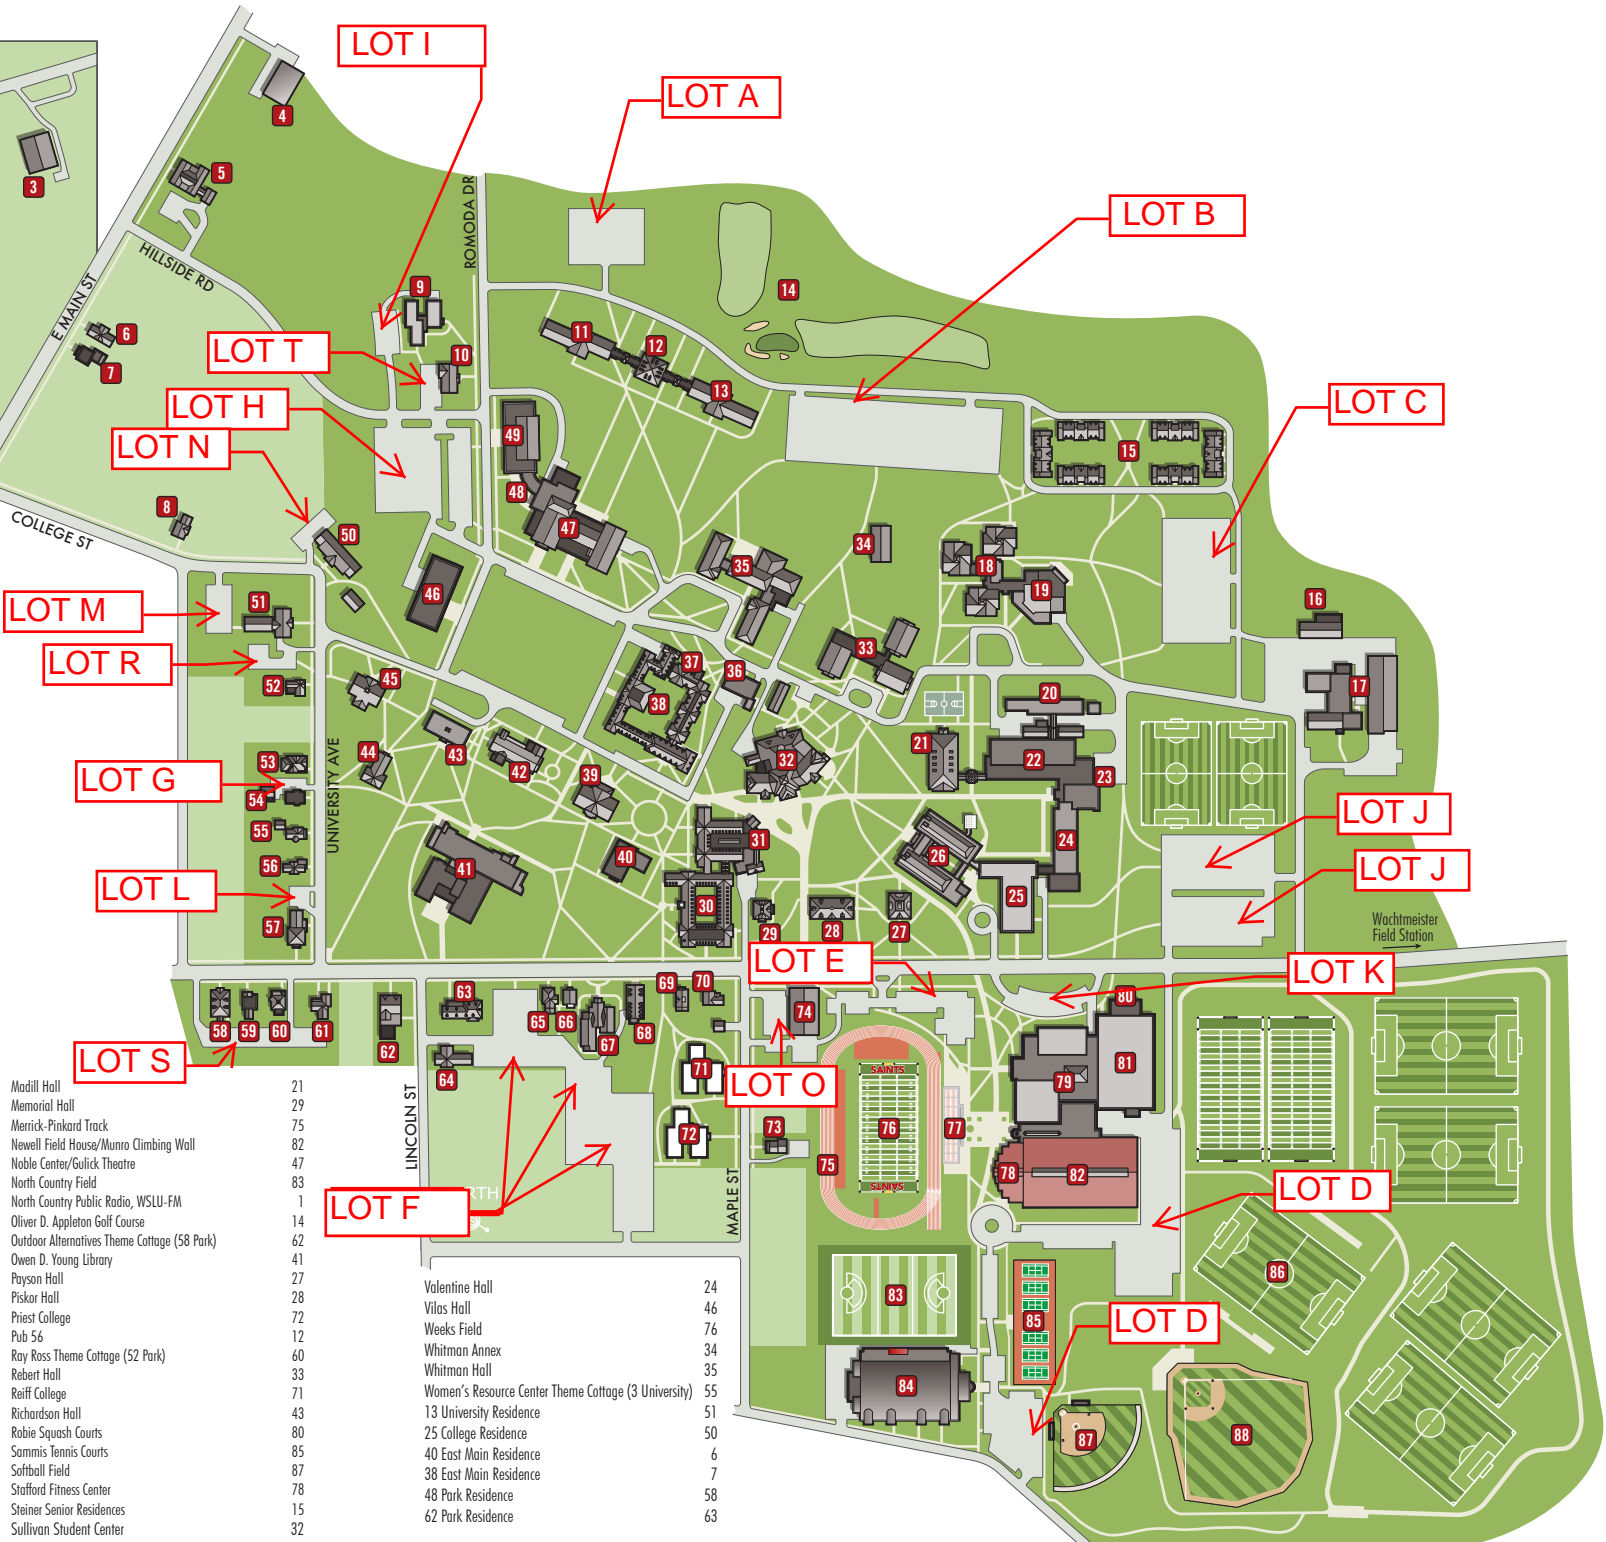

Facilities

- Alpha Tau Omega Fraternity 59
- Annex & Xanadu Theme Cottage 10
- Appleton Arena 84
- Artists' Guild Theme Cottage 56
- Atwood Hall 45
- Augsbury Physical Education Center 79
- Best Western University Inn 2
- Bewkes Science Hall 25
- Black Student Union Theme Cottage (72 Park) 66
- Brewer Bookstore 74
- Brown Hall 22
- Brush Alumni House 52
- Brush Art Gallery 48
- Carnegie Hall 39
- Central Heating Plant 36
- Central Receiving 16
- Dana Dining Center 31
- Dean-Eaton Lounge 38
- Dean-Eaton Hall 37
- Diana B. Torrey '82 Health and Counseling Center 67
- Eben Holden Dining Center 19
- Elsa Gunnison Appleton Riding Hall 3
- English Department Offices 53
- Facilities Operations Building 17
- Fay Baseball Field 88
- Flint Hall 23
- Gaines College 9
- Gilson Hall (Commons College, 78 Park) 68
- Global and Gender Studies (82 Park) 69
- Global and Gender Studies (84 Park) 70
- Greenhouse Theme Cottage (70 Park) 65
- Griffiths Arts Center/Peterson-Kermani Performance Hall 49
- Gunnison Memorial Chapel 43
- Habitat Theme Cottage (50 Park) 59
- Hepburn Hall 40
- Herring-Cole Hall 44
- H.O.P.E. Theme Cottage (11 Maple) 73
- Hulett Hall 11
- Indoor Golf Training Center 4
- Java House Theme Cottage (5 University) 54
- Java Performance and KSLU 20
- Jencks Hall 13
- Johnson Hall of Science 26
- Kappa Delta Sigma Sorority (53 Park) 57
- La Casa Latina Theme Cottage (54 Park) 61
- Leckonby Stadium 77
- Lee Hall 18
- Leithead Field House 81
- LIGHTHOUSE Theme Cottage 8
- MacAllaster House, President's Home (54 East Main) 5
- MacAllaster Soccer Stadium/Field 86

- Valentine Hall 24
- Vilas Hall 46
- Weeks Field 76
- Whitman Annex 34
- Whitman Hall 35
- Women's Resource Center Theme Cottage (3 University) 55
- 13 University Residence 51
- 25 College Residence 50
- 40 East Main Residence 6
- 38 East Main Residence 7
- 48 Park Residence 58
- 62 Park Residence 63

GRAVEL LOT →